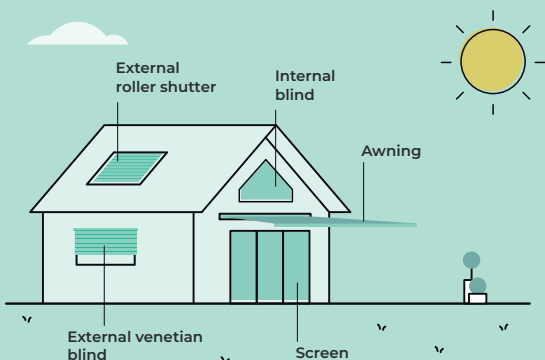

Shading can be operated

- Manually
- Motorised - at the push of a button
- Automated, or dynamic, control linked to apps/smart home devices and environmental sensors

Discover more about the benefits of shading at www.globalshadingday.com

an initiative by :

ES-SO

EUROPEAN SOLAR SHADING ORGANISATION

www.es-so.com